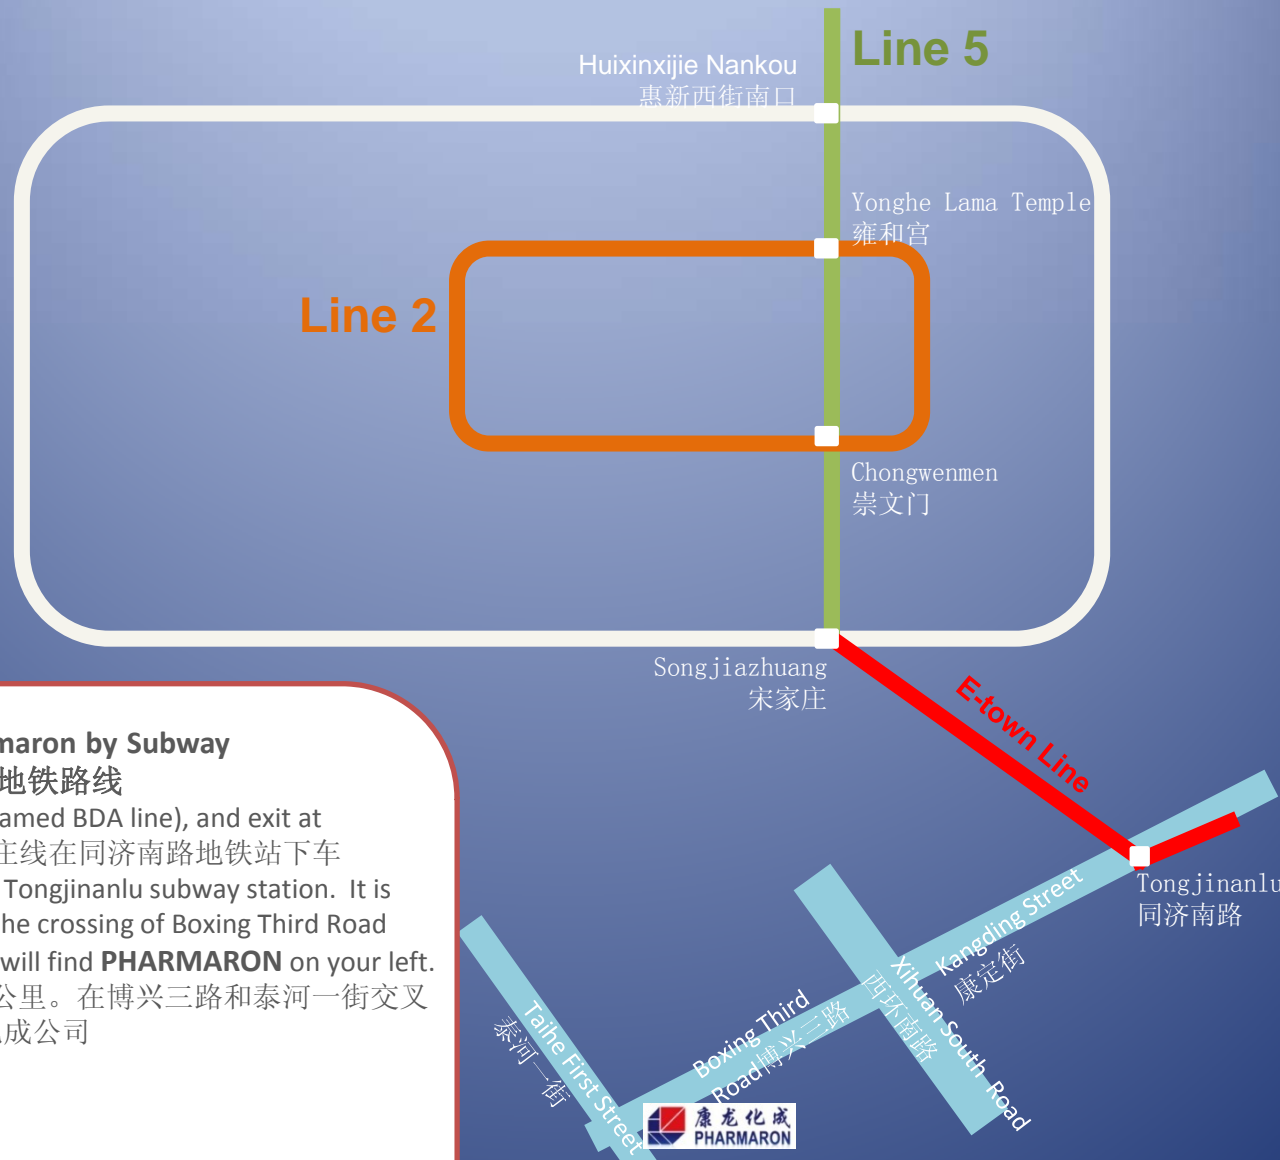

1. Exit Shibalidian Bridge to G2 Jinghu Expressway, head south about 6.0KM 在十八里店桥进入G2京沪高速公路(原京津唐高速), 向南行驶6.0公里。
2. Exit BDA to Donghuan Middle Road, head south about 6.0KM. 由BDA出口进入东环中路, 向南行驶6.0KM.
3. Turn right at the crossing of Donghuang South Road and Kangding Street. 东环南路和康定街十字路口右转进入康定街。
4. Keep straight on Kangding street and Boxing Third Road (4.0 KM) . 沿康定街及博兴三路直行 4.0 KM.
5. Turn left at the crossing of Boxing Third Road and Taihe First Street. You will find **PHARMARON** on your left. 在博兴三路及泰河一街左转, 在您左手边为康龙化成公司。

Shibalidian Bridge
十八里店桥

Yizhuang Bridge
亦庄桥

Dayangfang Bridge
大羊坊桥

五环出发路线

Departing from Fifth Ring Road

1. Exit Yizhuang Bridge to Xihuan North Road, head south about 10.0KM 在亦庄桥进入西环北路，向南行驶10公里。
2. Turn right at the crossing of Xihuan South Road and Boxing Third Road. 西环南路和博兴三路交叉口向右转。
3. Keep straight at Kangding street and Boxing Third Road (2.5 KM) . 博兴三路直行 2.5 KM.
4. Turn left at the crossing of Boxing Third Road and Taihe First Street. You will find **PHARMARON** on your left. 在博兴三路及泰河一街左转,在您左手边为康龙化成公司。

Address: No. 6 Taihe Road, BDA, Beijing, 100176, China
北京经济技术开发区泰河路6号

NORTH

To Pharmaron by Subway
地铁路线

1. Take E-town Line (also named BDA line), and exit at Tongjinanlu Station. 乘亦庄线在同济南路地铁站下车
2. You can take a taxi from Tongjinanlu subway station. It is about 4.0 km. Turn left at the crossing of Boxing Third Road and Taihe First Street. You will find **PHARMARON** on your left. 可选择出租车，行程为4公里。在博兴三路和泰河一街交叉口左转后，左边为康龙化成公司